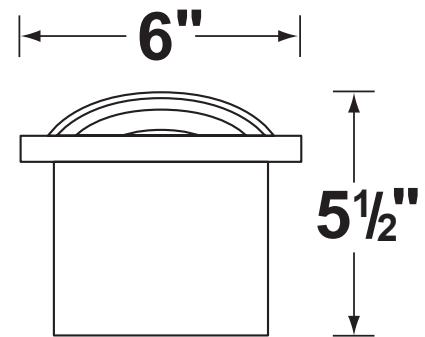

SPECIFICATION SHEET

PRODUCT # : CL-306-NM

•Well Light

• Composite

Fixture Specifications:

Housing: Injection molded fiberglass for high UV stability.

Finish: Polyester UV powder coated, in **BK- Black** finish.

Lens: Clear, tempered and heat resistant glass
Frosted glass lens (CX-381-FR) is also available.

Socket: Loose, top grade screw-in terminal.

Lamp: 12V, Par 36 50W Max.
Available in LED (6W, 10W & 13W) or without lamp.
See Lamp Guide below for more information.

Gasket: Silicone "O" ring gasket seals faceplate providing weather-tight protection.

Wiring:

Fixture is prewired with a 3ft 18-2 SJT-W direct burial cord. Wire connector sold separately. Silicone filled direct burial wire nut (**CX-854**) is available from Corona Lighting.

Mounting:

In-ground direct burial or concrete encasement

Electrical Notes:

A remote 12V transformer is required. Options are available from Corona Lighting. Voltage range for LED lamps are 9V-24V. Proper grease/lubricant is suggested on threaded parts during installation process.

Warranty:

Limited one (1) year warranty on fixture against manufacturer's defects.

AVAILABLE LED LAMPS (Corona LED lamps have a five (5) year limited warranty against manufacturer's defects)

LAMP NUMBER	WATTS	BEAM		COLOR & TEMP.	RATED HOURS	HALOGEN EQUIVALENT
		SPREAD	LUMEN			
L-ED36-6W-FL	6	45° Flood	610	2700K	50,000	35 Watt
L-ED36-6W-WF	6	60° Wide Flood	610	2700K	50,000	35 Watt
L-ED36-10W-FL	10	45° Flood	800	2700K	50,000	50 Watt
L-ED36-10W-WF	10	60° Wide Flood	800	2700K	50,000	50 Watt
L-ED36-13W-FL	13	45° Flood	1150	2700K	50,000	75 Watt
L-ED36-13W-WF	13	60° Wide Flood	1150	2700K	50,000	75 Watt

For more additional Lamps, and accessories visit Coronalighting.com

JOB INFORMATION

TYPE: DATE:

JOB NAME & ADDRESS:

PRODUCT #:

TOTAL QUANTITY:

LAMP TYPE & WATTAGE:

TRANSFORMER:

CONTRACTOR:

SPECIFIER:

• When ordering a halogen lamp add lamp number to the product number. If you are ordering LED lamps you should follow the format below:

• **CL** - **product #** - **lamp** - **wattage** - **lamp angle** Example: CL-306-NM-L-ED36-9W-FL
CL - 306-NM - L-ED36 - 9W - FL

• Corona Lighting reserves the right to make any change and/or improvement to the design and construction of this fixture without further notification.