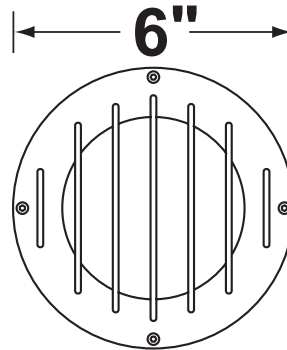

SPECIFICATION SHEET

PRODUCT # : CL-306-NM

•Well Light

• Composite

Fixture Specifications:

Housing: Injection molded fiberglass for high UV stability.

Finish: Polyester UV powder coated, in **BK- Black** finish.

Lens: Clear, tempered and heat resistant glass
Frosted glass lens (CX-381-FR) is also available.

Socket: Loose, top grade screw-in terminal.

Lamp: 12V, Par 36 50W Max.
Available in LED (6W, 10W & 13W) or without lamp.
See Lamp Guide below for more information.

Gasket: Silicone "O" ring gasket seals faceplate providing weather-tight protection.

Wiring:

Fixture is prewired with a 3ft 18-2 SJT-W direct burial cord. Wire connector sold separately. Silicone filled direct burial wire nut (**CX-854**) is available from Corona Lighting.

Mounting:

In-ground direct burial or concrete encasement

Electrical Notes:

A remote 12V transformer is required. Options are available from Corona Lighting. Voltage range for LED lamps are 9V-24V. Proper grease/lubricant is suggested on threaded parts during installation process.

Warranty:

Limited one (1) year warranty on fixture against manufacturer's defects.

AVAILABLE LED LAMPS (Corona LED lamps have a five (5) year limited warranty against manufacturer's defects)

LAMP NUMBER	WATTS	BEAM		COLOR & TEMP.	RATED HOURS	HALOGEN EQUIVALENT
		SPREAD	LUMEN			
L-ED36-6W-FL	6	45° Flood	610	2700K	50,000	35 Watt
L-ED36-6W-WF	6	60° Wide Flood	610	2700K	50,000	35 Watt
L-ED36-10W-FL	10	45° Flood	800	2700K	50,000	50 Watt
L-ED36-10W-WF	10	60° Wide Flood	800	2700K	50,000	50 Watt
L-ED36-13W-FL	13	45° Flood	1150	2700K	50,000	75 Watt
L-ED36-13W-WF	13	60° Wide Flood	1150	2700K	50,000	75 Watt

For more additional Lamps, and accessories visit Coronalighting.com

JOB INFORMATION

TYPE: DATE:

JOB NAME & ADDRESS:

PRODUCT #:

TOTAL QUANTITY:

LAMP TYPE & WATTAGE:

TRANSFORMER:

CONTRACTOR:

SPECIFIER:

• When ordering a halogen lamp add lamp number to the product number. If you are ordering LED lamps you should follow the format below:

• **CL** - **product #** - **lamp** - **wattage** - **lamp angle** Example: CL-306-NM-L-ED36-9W-FL
CL - 306-NM - L-ED36 - 9W - FL

• Corona Lighting reserves the right to make any change and/or improvement to the design and construction of this fixture without further notification.