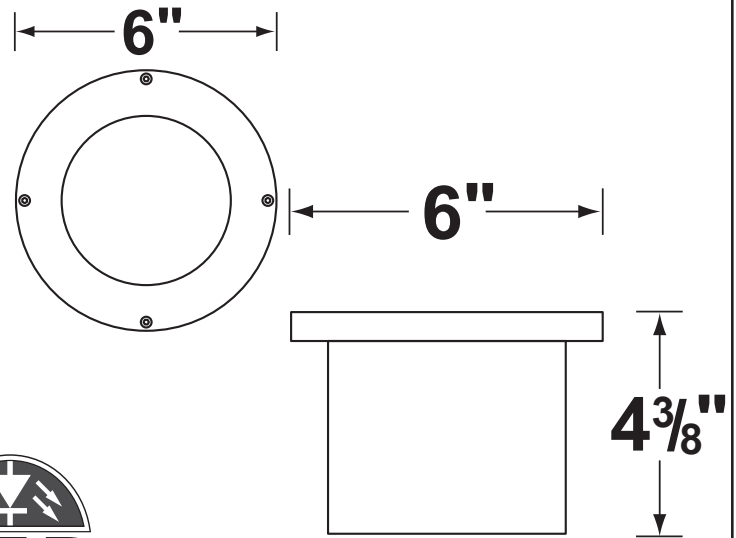

SPECIFICATION SHEET

PRODUCT # : CL-305-NM

•Well Light

•Composite

Fixture Specifications:

Housing: Injection molded fiberglass for high UV stability.

Finish: Polyester UV powder coated, in **BK- Black** and finish.

Lens: Clear, tempered and heat resistant glass
Frosted glass lens (CX-381-FR) is also available.

Socket: Loose, top grade screw-in terminal.

Lamp: 12V, Par 36 50W Max.
Available in LED (6W, 10W or 13W) or without lamp.
See Lamp Guide below for more information.

Gasket: Silicone "O" ring gasket seals faceplate providing weather-tight protection.

Wiring:

Fixture is prewired with a 3ft 18-2 SJT-W direct burial cord. Wire connector sold separately. Silicone filled direct burial wire nut (**CX-854**) is available from Corona Lighting.

Mounting:

In-ground direct burial or concrete encasement

Electrical Notes:

A remote 12V transformer is required. Options are available from Corona Lighting. Voltage range for LED lamps are 9V-24V. Proper grease/lubricant is suggested on threaded parts during installation process.

Warranty:

Limited one (1) year warranty on fixture against manufacturer's defects.

6W, 10W, & 13W

AVAILABLE LED LAMPS (Corona LED lamps have a five (5) year limited warranty against manufacturer's defects)

LAMP NUMBER	WATTS	BEAM		COLOR & TEMP.	RATED HOURS	HALOGEN EQUIVALENT
		SPREAD	LUMEN			
L-ED36-6W-FL	6	45° Flood	610	2700K	50,000	35 Watt
L-ED36-6W-WF	6	60° Wide Flood	610	2700K	50,000	35 Watt
L-ED36-10W-FL	10	45° Flood	800	2700K	50,000	50 Watt
L-ED36-10W-WF	10	60° Wide Flood	800	2700K	50,000	50 Watt
L-ED36-13W-FL	13	45° Flood	1150	2700K	50,000	75 Watt
L-ED36-13W-WF	13	60° Wide Flood	1150	2700K	50,000	75 Watt

For more additional Lamps, and accessories visit Coronalighting.com

JOB INFORMATION

TYPE: DATE:

JOB NAME & ADDRESS:

PRODUCT #:

TOTAL QUANTITY:

LAMP TYPE & WATTAGE:

TRANSFORMER:

CONTRACTOR:

SPECIFIER:

• When ordering a halogen lamp add lamp number to the product number. If you are ordering LED lamps you should follow the format below:

• **CL** - **product #** - **lamp** - **wattage** - **lamp angle** Example: CL-305-NM-L-ED36-9W-FL
CL - 305-NM - L-ED36 - 9W - FL

• Corona Lighting reserves the right to make any change and/or improvement to the design and construction of this fixture without further notification.