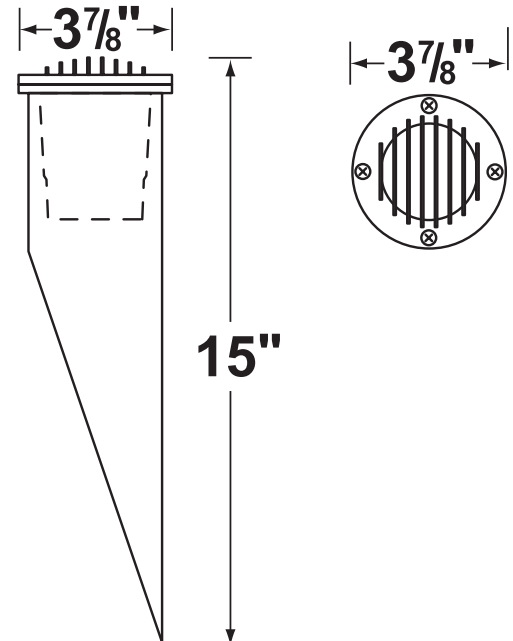

SPECIFICATION SHEET

PRODUCT # : CL-303-BR

•Well Lights

•Solid Brass

Fixture Specifications:

Housing: Solid brass fixture. Mounted with stainless steel retention clips inside PVC sleeve.

Finish: **BR-Natural Brass**
BK-Black finish on aluminum is also available. PVC is available in black only.

Lens: Clear, tempered, and heat resistant glass.

Socket: Top grade ceramic bi-pin socket with retention clip.

Lamp: 12V, MR-16, 50W max.
Available in LED (3.5W & 5W) or without lamp.
See the Lamp Guide below for more information.

Gasket: Silicone "O" ring seals faceplate to housing providing weather tight protection.

Wiring:

Fixture is prewired with a 3ft 18-2 SJT-W direct burial cord. Wire connector sold separately. Silicone filled direct burial wire nut (**CX-854**) is available from Corona Lighting.

Mounting:

In-ground direct burial, or concrete encasement.

Electrical Notes:

A remote 12V transformer is required. Options are available from Corona Lighting. Voltage range for LED lamps are 9V-17V. Proper grease/lubricant is suggested on threaded parts during installation process.

Warranty:

Limited lifetime warranty on brass fixture against manufacturer's defects.

3.5W and 5W

AVAILABLE LED LAMPS (Corona LED lamps have a five (5) year limited warranty against manufacturer's defects)

LAMP NUMBER	WATTS	BEAM		COLOR & TEMP.	RATED HOURS	HALOGEN EQUIVALENT
		SPREAD	LUMEN			
L-ED16-3W-SP	3.5	15° Spot	270	2700K	50,000	25 Watt
L-ED16-3W-FL	3.5	45° Flood	270	2700K	50,000	25 Watt
L-ED16-3W-WF	3.5	60° Wide Flood	270	2700K	50,000	25 Watt
L-ED16-5W-SP	5	15° Spot	350	2700K	50,000	40 Watt
L-ED16-5W-FL	5	45° Flood	350	2700K	50,000	40 Watt
L-ED16-5W-WF	5	60° Wide Flood	350	2700K	50,000	40 Watt
L-ED16-COB5W-SP	5	15° Spot	450	2700K	50,000	50 Watt
L-ED16-COB5W-FL	5	38° Flood	450	2700K	50,000	50 Watt
L-ED16-COB5W-WF	5	60° Wide Flood	450	2700K	50,000	50 Watt
L-ED16-COB5W-SP3K	5	15° Spot	470	3000K	50,000	50 Watt
L-ED16-COB5W-FL3K	5	38° Flood	470	3000K	50,000	50 Watt
L-ED16-COB5W-WF3K	5	60° Wide Flood	470	3000K	50,000	50 Watt

■ Single color MR-16 LED available in AMBER, BLUE, GREEN, PURPLE, RED and VIOLET

JOB INFORMATION

TYPE: DATE:

JOB NAME & ADDRESS:

PRODUCT #:

TOTAL QUANTITY:

LAMP TYPE & WATTAGE:

TRANSFORMER:

CONTRACTOR:

SPECIFIER:

• When ordering LED lamp with a fixture your part number should follow the format below:

• CL - product # - lamp - wattage - lamp angle

CL - 303-BR - L-ED16 - 5W - FL

Example: CL-303-BR-L-ED16-5W-FL

• Corona Lighting reserves the right to make any change and/or improvement to the design and construction of this fixture without further notification.