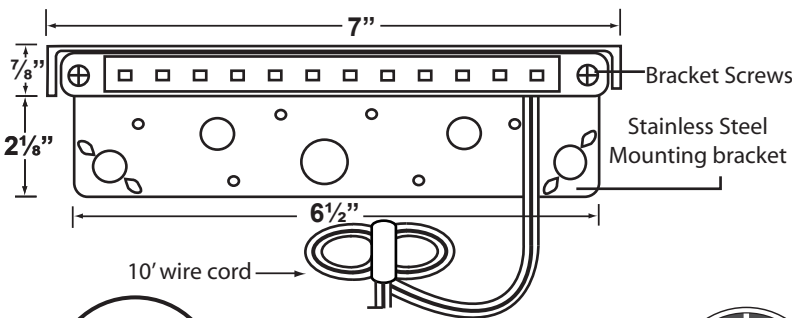

Finish: BZ- Bronze.

Lighting Source: Integrated LED Strip (12 Chips), Wattage: 2W, beam. Spread: 120 Degree, Light Output: 100 Lumens, Color Temperature: **2700K** Warm White (3000K Cool White also available).
Operating Voltage: 9-17V AC. CRI: RA >85.
Halogen Equivalent: 20W. Ambient Operating Temperature: -4° F - 122° F

Features: IP65. Suitable for Damp Locations. Rated for Outdoor. Dimmable with magnetic transformers.

Dimensions: 7" X 7/8"

Warranty: 10 year warranty, with a rated life of 50,000 hours.

Wiring: Fixture is prewired with a 10-ft 18-2 direct burial cord, pre-stripped for easy connection, wire connector sold separately. Universal connector (**CX-839**), silicone filled wire nut (**CX-854**) or quick locking wire connector (**CX-LOC**) are available from Corona Lighting.

Mounting Brackets: Stainless Steel Mounting Bracket is removable for further applications. Break off corners for easy installation. Additional shorter Mounting Brackets (Small and "L" Shape) provided. Supplied with Wall Anchors and Screws.

Electrical Notes: A remote 12V magnetic transformer is required, can be ordered from Corona Lighting, separately. Not for use with electronic transformer. Increasing voltage above 12 volts AC may decrease life of LED chips.

Applications: Retaining walls, Patios, Gazebos, Decks, Benches, Stairs, and Outdoors Living Spaces.