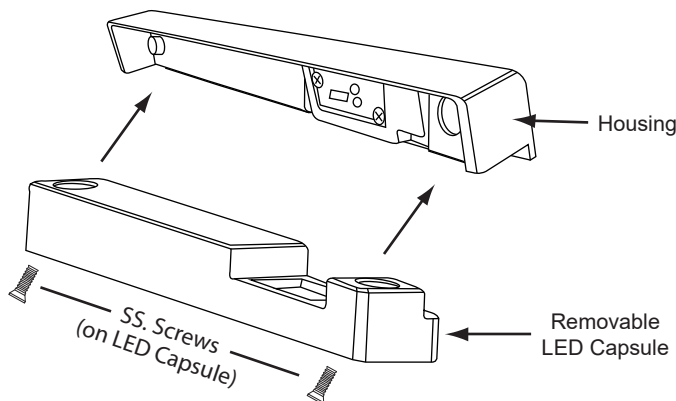

SPECIFICATION SHEET

PRODUCT # : CL-298-BZ-27K

•Rail Lights

•Aluminum

Fixture Specifications:

Light Bar Housing: Die-Cast Aluminum. Replaceable LED Capsule. Fully Potted.

Finish: BZ- Bronze.

Lighting Source: Integrated LED Strip (12 Chips), Wattage: 2W, beam. Spread: 120 Degree, Light Output: 100 Lumens, Color Temperature: **2700K** Warm White (3000K Cool White also available).
 Operating Voltage: 9-17V AC. CRI: RA >85.
 Halogen Equivalent: 20W. Ambient Operating Temperature: -4° F - 122° F

Features: IP65. Suitable for Damp Locations. Rated for Outdoor. Dimmable with magnetic transformers.

Dimensions: 7" X 7/8"

Warranty: 10 year warranty, with a rated life of 50,000 hours.

Wiring: Fixture is prewired with a 10-ft 18-2 direct burial cord, pre-stripped for easy connection, wire connector sold separately. Universal connector (**CX-839**), silicone filled wire nut (**CX-854**) or quick locking wire connector (**CX-LOC**) are available from Corona Lighting.

Mounting Brackets: Stainless Steel Mounting Bracket is removable for further applications. Break off corners for easy installation. Additional shorter Mounting Brackets (Small and "L" Shape) provided. Supplied with Wall Anchors and Screws.

Applications: Retaining walls, Patios, Gazebos, Decks, Benches, Stairs, and Outdoors Living Spaces.

Replaceable LED Capsule

LED Capsule, is attached to the housing with two S.S. screws, making it simple to remove and install.