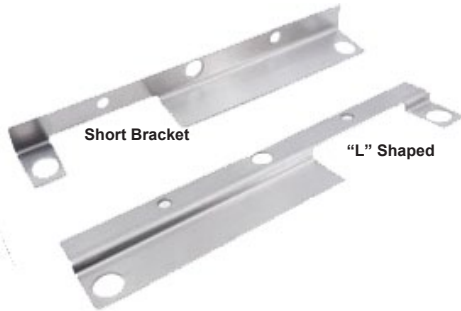

Mounting Brackets: Stainless Steel Mounting Bracket is removable for further applications. Break off corners for easy installation. Additional shorter Mounting Brackets (Small and "L" Shape) provided. Supplied with Wall Anchors and Screws.

SPECIFIER:

ACCESSORIES SHEET

PRODUCT # : CL-298-BZ-27K

•Rail Lights

•Aluminum

INCLUDED

Stainless Steel Brackets

Wall Anchors