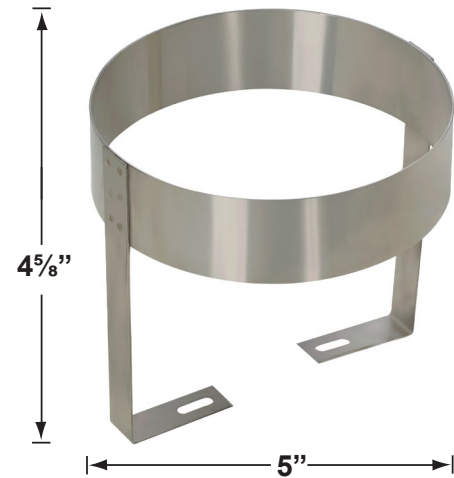

SPECIFICATION SHEET

PRODUCT # : CL-246-SS

• Step Lights

• 316 Marine Grade Stainless Steel Faceplate

Fixture Specifications:

Housing: Injection molded composite for high UV stability.
Faceplate: 316 marine grade stainless steel, fitted to housing with silicone "O" ring gasket.
Finish : **SS- Stainless Steel**, faceplate.
Lens: Frosted and heat resistant flat glass.
Socket: Top grade adjustable ceramic bi-pin socket with retention clip and teflon-jacketed wire lead.
Lamp: 12V, MR-16, 50W max.
Available in LED (3.5W & 5W) or without lamp.
See the Lamp Guide below for more information.
Gasket: Silicone "O" ring seals faceplate to housing providing weather tight protection.

Wiring: Fixture is prewired with a 3ft 18-2 SJT-W direct burial cord. Wire connector sold separately. Silicone filled wire nut (**CX-854**) is available from Corona Lighting.
Mounting: In-ground direct burial or concrete encasement. For best results when mounting in concrete, use the concrete pour kit (**CX-237**)
Electrical Notes: A remote 12V transformer required, may be ordered to Corona Lighting separately. Voltage range for 12V LED lamps are 9V-17V. Some assembly needed.
Warranty: Limited lifetime warranty on fixture Stainless Steel faceplate and ten (10) years on housing against manufacturer's defects.

PRODUCT # : CL-246-SS

•Step Lights

•316 Marine Grade Stainless Steel Faceplate

Cable Connector

CX-854 Direct Burial Silicone Filled Wire Nut, **Tan**

Mounting Tools

CX-237 Concrete Pour Kit, **Stainless Steel**