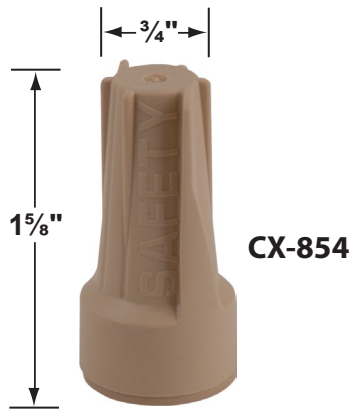

SPECIFICATION SHEET

PRODUCT # : CL-246-SS

• Step Lights

• 316 Marine Grade Stainless Steel Faceplate

Fixture Specifications:

Housing: Injection molded composite for high UV stability.
Faceplate: 316 marine grade stainless steel, fitted to housing with silicone "O" ring gasket.
Finish : **SS- Stainless Steel**, faceplate.
Lens: Frosted and heat resistant flat glass.
Socket: Top grade adjustable ceramic bi-pin socket with retention clip and teflon-jacketed wire lead.
Lamp: 12V, MR-16, 50W max.
Available in LED (3.5W & 5W) or without lamp.
See the Lamp Guide below for more information.
Gasket: Silicone "O" ring seals faceplate to housing providing weather tight protection.

Wiring: Fixture is prewired with a 3ft 18-2 SJT-W direct burial cord. Wire connector sold separately. Silicone filled wire nut (**CX-854**) is available from Corona Lighting.
Mounting: In-ground direct burial or concrete encasement. For best results when mounting in concrete, use the concrete pour kit (**CX-237**)
Electrical Notes: A remote 12V transformer required, may be ordered to Corona Lighting separately. Voltage range for 12V LED lamps are 9V-17V. Some assembly needed.
Warranty: Limited lifetime warranty on fixture Stainless Steel faceplate and ten (10) years on housing against manufacturer's defects.

• When ordering LED lamp with a fixture your part number should follow the format below:

• CL - product # - lamp - wattage - lamp angle
 CL - 246-SS - L-ED16 - 5W - FL

Example: CL-246-SS-L-ED16-5W-FL

• Corona Lighting reserves the right to make any change and/or improvement to the design and construction of this fixture without further notification.

PRODUCT # : CL-246-SS

•Step Lights

•316 Marine Grade Stainless Steel Faceplate

Cable Connector

CX-854 Direct Burial Silicone Filled Wire Nut, **Tan**

Mounting Tools

CX-237 Concrete Pour Kit, **Stainless Steel**