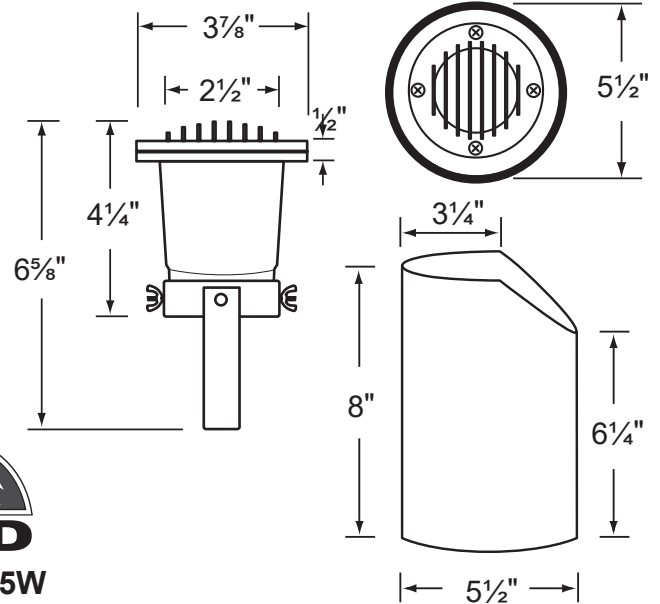

SPECIFICATION SHEET

PRODUCT # : CL-233-AB

• Well Lights

• Cast Brass

Fixture Specifications:

Housing: Cast brass adjustable fixture, suspended inside a reversible PVC sleeve with both flat and angle-cut options on either end.

Finish : **AB- Antique Bronze**, Faceplate Natural toning process. AB finish will vary due to artistic process. Also available in **SS** finish.

Lens: Clear, tempered and heat resistant convex glass. Extra flat lens included.

Socket: Top grade ceramic bi-pin socket with retention clip.

Lamp: 12V, MR-16, 50W max.
Available in LED (3.5W & 5W) or without lamp.
See the Lamp Guide below for more information.

Gasket: Silicone "O" ring seals faceplate to housing providing weather tight protection.

Wiring: Fixture is prewired with a 3-ft 18-2 SJT-W direct burial cord. Wire connector sold separately. Silicone filled direct burial wire nut (**CX-854**) is available from Corona Lighting.

Mounting: In-ground direct burial or concrete encasement.

Electrical Notes: A remote 12V transformer is required. Options are available from Corona Lighting. Voltage range for LED lamps are 9V-17V. Some assembly needed. Proper grease/lubricant is suggested on threaded parts during installation.

Warranty: Limited lifetime warranty on brass fixture against manufacturer's defects.

3.5W and 5W

AVAILABLE LED LAMPS (Corona LED lamps have a five (5) year limited warranty against manufacturer's defects)

LAMP NUMBER	WATTS	BEAM		COLOR & TEMP.	RATED HOURS	HALOGEN EQUIVALENT
		SPREAD	LUMEN			
L-ED16-3W-SP	3.5	15° Spot	270	2700K	50,000	25 Watt
L-ED16-3W-FL	3.5	45° Flood	270	2700K	50,000	25 Watt
L-ED16-3W-WF	3.5	60° Wide Flood	270	2700K	50,000	25 Watt
L-ED16-5W-SP	5	15° Spot	350	2700K	50,000	40 Watt
L-ED16-5W-FL	5	45° Flood	350	2700K	50,000	40 Watt
L-ED16-5W-WF	5	60° Wide Flood	350	2700K	50,000	40 Watt
L-ED16-COB5W-SP	5	15° Spot	450	2700K	50,000	50 Watt
L-ED16-COB5W-FL	5	38° Flood	450	2700K	50,000	50 Watt
L-ED16-COB5W-WF	5	60° Wide Flood	450	2700K	50,000	50 Watt
L-ED16-COB5W-SP3K	5	15° Spot	470	3000K	50,000	50 Watt
L-ED16-COB5W-FL3K	5	38° Flood	470	3000K	50,000	50 Watt
L-ED16-COB5W-WF3K	5	60° Wide Flood	470	3000K	50,000	50 Watt

■ Single color MR-16 LED available in AMBER, BLUE, GREEN, PURPLE, RED and VIOLET

JOB INFORMATION

TYPE: DATE:

JOB NAME & ADDRESS:

PRODUCT #:

TOTAL QUANTITY:

LAMP TYPE & WATTAGE:

TRANSFORMER:

CONTRACTOR:

SPECIFIER:

• When ordering LED lamp with a fixture your part number should follow the format below:

• CL - product # - lamp - wattage - lamp angle

CL - 233-AB - L-ED16 - 5W - FL

Example: CL-233-AB-L-ED16-5W-FL

• Corona Lighting reserves the right to make any change and/or improvement to the design and construction of this fixture without further notification.