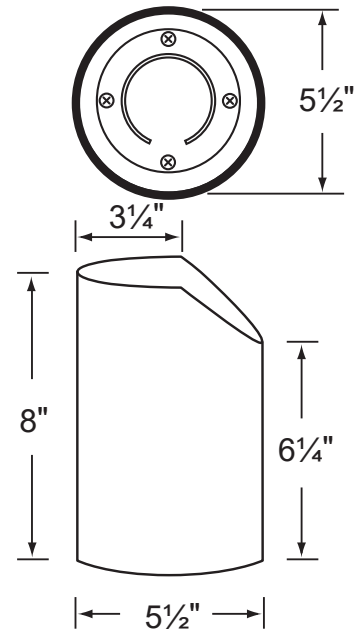

SPECIFICATION SHEET

PRODUCT # : CL-232-AB

• Well Lights

• Cast Brass

Fixture Specifications:

Housing: Cast brass adjustable fixture, suspended inside a reversible PVC sleeve with both flat and angle-cut options on either end.

Finish : **AB- Antique Bronze**, Faceplate Natural toning process. AB finish will vary due to artistic process. Also available in **SS** finish.

Lens: Clear, tempered and heat resistant convex glass. Extra flat lens included.

Socket: Top grade ceramic bi-pin socket with retention clip.

Lamp: 12V, MR-16, 50W max. Available in LED (3.5W & 5W) or without lamp. See the Lamp Guide below for more information.

Gasket: Silicone "0" ring seals faceplate to housing providing weather tight protection.

Wiring: Fixture is prewired with a 3-ft 18-2 SJT-W direct burial cord. Wire connector sold separately. Silicone filled direct burial wire nut (**CX-854**) is available from Corona Lighting.

Mounting: In-ground direct burial or concrete encasement.

Electrical Notes: A remote 12V transformer is required. Options are available from Corona Lighting. Voltage range for LED lamps are 9V-17V. Some assembly needed. Proper grease/lubricant is suggested on threaded parts during installation.

Warranty: Limited lifetime warranty on brass fixture against manufacturer's defects.

3.5W and 5W

AVAILABLE LED LAMPS (Corona LED lamps have a five (5) year limited warranty against manufacturer's defects)

LAMP NUMBER	WATTS	BEAM		COLOR & TEMP.	RATED HOURS	HALOGEN EQUIVALENT
		SPREAD	LUMEN			
L-ED16-3W-SP	3.5	15° Spot	270	2700K	50,000	25 Watt
L-ED16-3W-FL	3.5	45° Flood	270	2700K	50,000	25 Watt
L-ED16-3W-WF	3.5	60° Wide Flood	270	2700K	50,000	25 Watt
L-ED16-5W-SP	5	15° Spot	350	2700K	50,000	40 Watt
L-ED16-5W-FL	5	45° Flood	350	2700K	50,000	40 Watt
L-ED16-5W-WF	5	60° Wide Flood	350	2700K	50,000	40 Watt
L-ED16-COB5W-SP	5	15° Spot	450	2700K	50,000	50 Watt
L-ED16-COB5W-FL	5	38° Flood	450	2700K	50,000	50 Watt
L-ED16-COB5W-WF	5	60° Wide Flood	450	2700K	50,000	50 Watt
L-ED16-COB5W-SP3K	5	15° Spot	470	3000K	50,000	50 Watt
L-ED16-COB5W-FL3K	5	38° Flood	470	3000K	50,000	50 Watt
L-ED16-COB5W-WF3K	5	60° Wide Flood	470	3000K	50,000	50 Watt

■ Single color MR-16 LED available in AMBER, BLUE, GREEN, PURPLE, RED and VIOLET

JOB INFORMATION

TYPE: _____ DATE: _____

JOB NAME & ADDRESS: _____

PRODUCT #: _____

TOTAL QUANTITY: _____

LAMP TYPE & WATTAGE: _____

TRANSFORMER: _____

CONTRACTOR: _____

SPECIFIER: _____

• When ordering LED lamp with a fixture your part number should follow the format below:

• CL - product # - lamp - wattage - lamp angle

CL - 232-AB - L-ED16 - 5W - FL

Example: CL-232-AB-L-ED16-5W-FL

• Corona Lighting reserves the right to make any change and/or improvement to the design and construction of this fixture without further notification.