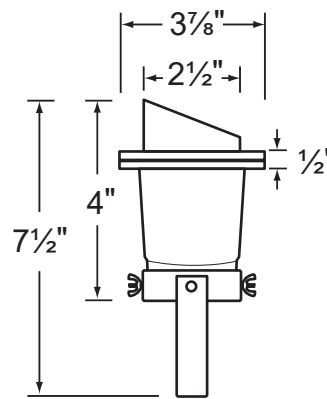

SPECIFICATION SHEET

PRODUCT # : CL-232-AB

• Well Lights

• Cast Brass

Fixture Specifications:

Housing: Cast brass adjustable fixture, suspended inside a reversible PVC sleeve with both flat and angle-cut options on either end.

Finish : **AB- Antique Bronze**, Faceplate Natural toning process. AB finish will vary due to artistic process. Also available in **SS** finish.

Lens: Clear, tempered and heat resistant convex glass. Extra flat lens included.

Socket: Top grade ceramic bi-pin socket with retention clip.

Lamp: 12V, MR-16, 50W max. Available in LED (3.5W & 5W) or without lamp. See the Lamp Guide below for more information.

Gasket: Silicone "0" ring seals faceplate to housing providing weather tight protection.

Wiring: Fixture is prewired with a 3-ft 18-2 SJT-W direct burial cord. Wire connector sold separately. Silicone filled direct burial wire nut (**CX-854**) is available from Corona Lighting.

Mounting: In-ground direct burial or concrete encasement.

Electrical Notes: A remote 12V transformer is required. Options are available from Corona Lighting. Voltage range for LED lamps are 9V-17V. Some assembly needed. Proper grease/lubricant is suggested on threaded parts during installation.

Warranty: Limited lifetime warranty on brass fixture against manufacturer's defects.

3.5W and 5W

AVAILABLE LED LAMPS (Corona LED lamps have a five (5) year limited warranty against manufacturer's defects)

LAMP NUMBER	WATTS	BEAM		COLOR & TEMP.	RATED HOURS	HALOGEN EQUIVALENT
		SPREAD	LUMEN			
L-ED16-3W-SP	3.5	15° Spot	270	2700K	50,000	25 Watt
L-ED16-3W-FL	3.5	45° Flood	270	2700K	50,000	25 Watt
L-ED16-3W-WF	3.5	60° Wide Flood	270	2700K	50,000	25 Watt
L-ED16-5W-SP	5	15° Spot	350	2700K	50,000	40 Watt
L-ED16-5W-FL	5	45° Flood	350	2700K	50,000	40 Watt
L-ED16-5W-WF	5	60° Wide Flood	350	2700K	50,000	40 Watt
L-ED16-COB5W-SP	5	15° Spot	450	2700K	50,000	50 Watt
L-ED16-COB5W-FL	5	38° Flood	450	2700K	50,000	50 Watt
L-ED16-COB5W-WF	5	60° Wide Flood	450	2700K	50,000	50 Watt
L-ED16-COB5W-SP3K	5	15° Spot	470	3000K	50,000	50 Watt
L-ED16-COB5W-FL3K	5	38° Flood	470	3000K	50,000	50 Watt
L-ED16-COB5W-WF3K	5	60° Wide Flood	470	3000K	50,000	50 Watt

■ Single color MR-16 LED available in AMBER, BLUE, GREEN, PURPLE, RED and VIOLET

JOB INFORMATION

TYPE: _____ DATE: _____

JOB NAME & ADDRESS: _____

PRODUCT #: _____

TOTAL QUANTITY: _____

LAMP TYPE & WATTAGE: _____

TRANSFORMER: _____

CONTRACTOR: _____

SPECIFIER: _____

• When ordering LED lamp with a fixture your part number should follow the format below:

• CL - product # - lamp - wattage - lamp angle

CL - 232-AB - L-ED16 - 5W - FL

Example: CL-232-AB-L-ED16-5W-FL

• Corona Lighting reserves the right to make any change and/or improvement to the design and construction of this fixture without further notification.