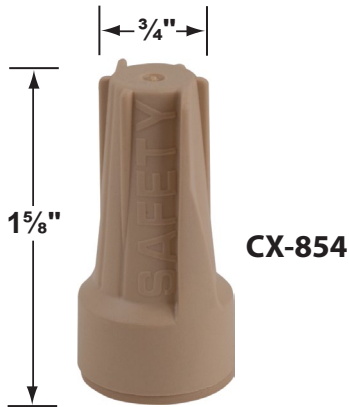

### Fixture Specifications:

**Housing:** Stainless steel adjustable fixture, suspended inside a reversible PVC sleeve with both flat and angle-cut options on either end.

**Finish :** **SS- Stainless Steel**, Faceplate process. Also available in **AB** finish.

**Gasket:** Silicone "O" ring seals faceplate to housing

**Wiring:**

Fixture is prewired with a 3-ft 18-2 SJT-W direct burial cord. Wire connector sold separately. Silicone filled direct burial wire nut (**CX-854**) is available from Corona Lighting.

**PRODUCT # : CL-231-SS**

• Well Lights

• 316 Marine Grade Stainless Steel

**Cable Connector**

CX-854 Direct Burial Silicone Filled Wire Nut, Tan

**Special Lenses & Honeycomb Louvers**

- CX-238 MR-16 Snap-on holder, **Silver Plated**
- CX-239 MR-16 honeycomb louver, **Black**
- CX-240-AM MR-16 color lens, **Amber**
- CX-240-BL MR-16 color lens, **Blue**
- CX-240-GR MR-16 color lens, **Green**
- CX-240-RD MR-16 color lens, **Red**
- CX-240-YL MR-16 color lens, **Yellow**
- CX-241 MR-16 lens, **Linear Spread**
- CX-242 MR-16 lens, **Frosted**
- CX-243 MR-16 lens, **Prismatic**