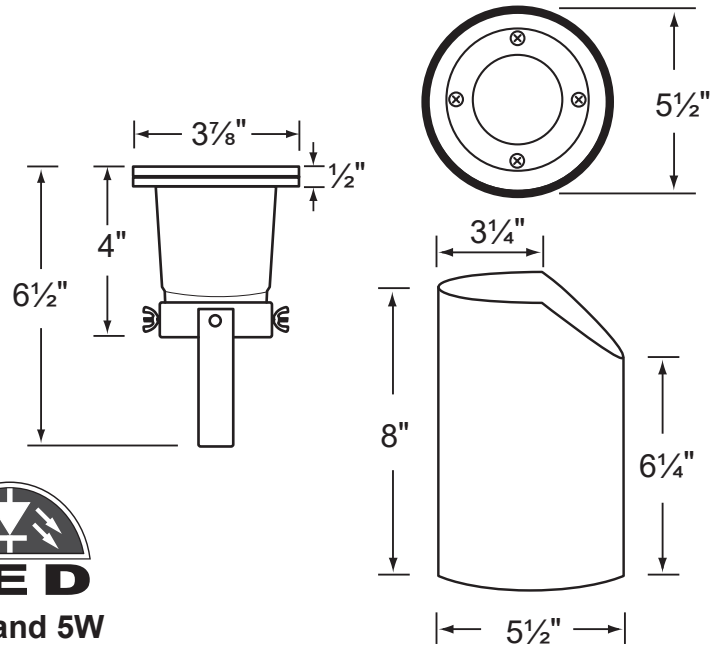

SPECIFICATION SHEET

PRODUCT # : CL-231-SS

• Well Lights

• 316 Marine Grade Stainless Steel

Fixture Specifications:

Housing: Stainless steel adjustable fixture, suspended inside a reversible PVC sleeve with both flat and angle-cut options on either end.

Finish : **SS- Stainless Steel**, Faceplate process. Also available in **AB** finish.

Lens: Clear, tempered and heat resistant convex glass. Extra flat lens included.

Socket: Top grade ceramic bi-pin socket with retention clip.

Lamp: 12V, MR-16, 35W max. Available in LED (3.5W & 5W) or without lamp. See the Lamp Guide below for more information.

Gasket: Silicone "O" ring seals faceplate to housing

Wiring:

Fixture is prewired with a 3-ft 18-2 SJT-W direct burial cord. Wire connector sold separately. Silicone filled direct burial wire nut (**CX-854**) is available from Corona Lighting.

Mounting:

In-ground direct burial or concrete encasement.

Electrical Notes:

A remote 12V transformer is required. Options are available from Corona Lighting. Voltage range for LED lamps are 9V-17V. Some assembly needed. Proper grease/lubricant is suggested on threaded parts during installation

Warranty:

Limited lifetime warranty on stainless steel fixture against manufacturer's defects.

3.5W and 5W

AVAILABLE LED LAMPS (Corona LED lamps have a five (5) year limited warranty against manufacturer's defects)

LAMP NUMBER	WATTS	BEAM		COLOR & TEMP.	RATED HOURS	HALOGEN EQUIVALENT
		SPREAD	LUMEN			
L-ED16-3W-SP	3.5	15° Spot	270	2700K	50,000	25 Watt
L-ED16-3W-FL	3.5	45° Flood	270	2700K	50,000	25 Watt
L-ED16-3W-WF	3.5	60° Wide Flood	270	2700K	50,000	25 Watt
L-ED16-5W-SP	5	15° Spot	350	2700K	50,000	40 Watt
L-ED16-5W-FL	5	45° Flood	350	2700K	50,000	40 Watt
L-ED16-5W-WF	5	60° Wide Flood	350	2700K	50,000	40 Watt
L-ED16-COB5W-SP	5	15° Spot	450	2700K	50,000	50 Watt
L-ED16-COB5W-FL	5	38° Flood	450	2700K	50,000	50 Watt
L-ED16-COB5W-WF	5	60° Wide Flood	450	2700K	50,000	50 Watt
L-ED16-COB5W-SP3K	5	15° Spot	470	3000K	50,000	50 Watt
L-ED16-COB5W-FL3K	5	38° Flood	470	3000K	50,000	50 Watt
L-ED16-COB5W-WF3K	5	60° Wide Flood	470	3000K	50,000	50 Watt

■ Single color MR-16 LED available in AMBER, BLUE, GREEN, PURPLE, RED and VIOLET

• When ordering LED lamp with a fixture your part number should follow the format below:

• CL - product # - lamp - wattage - lamp angle
CL - 231-SS - L-ED16 - 5W - FL

Example: CL-231-SS-L-ED16-5W-FL

• Corona Lighting reserves the right to make any change and/or improvement to the design and construction of this fixture without further notification.

JOB INFORMATION

TYPE: DATE:

JOB NAME & ADDRESS:

PRODUCT #:

TOTAL QUANTITY:

LAMP TYPE & WATTAGE:

TRANSFORMER:

CONTRACTOR:

SPECIFIER: