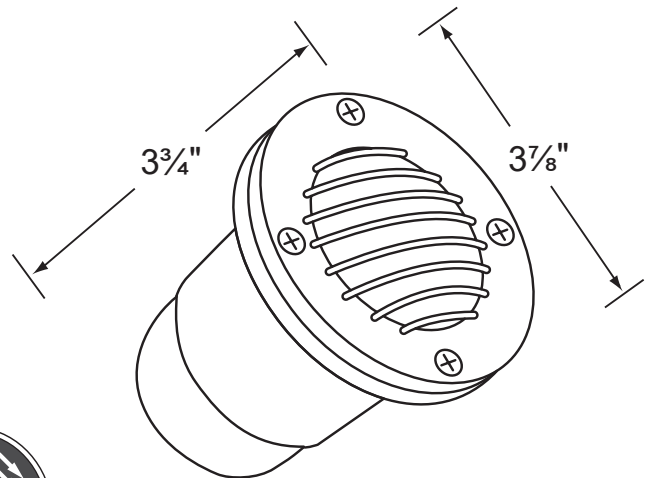

## PRODUCT # : CL-226-SS

•Well Lights

• 316 Marine Grade Stainless Steel

### Fixture Specifications:

**Housing:** Solid Stainless Steel.  
**Finish :** **SS- Stainless Steel**, Faceplate process. Also available in **AB** finish.  
**Lens:** Clear, tempered and heat resistant convex glass. Extra flat lens included.  
**Socket:** Top grade ceramic bi-pin socket with retention clip.  
**Lamp:** 12V, MR-16, 35W max. Available in LED (3.5W & 5W) or without lamp. See the Lamp Guide below for more information.  
**Gasket:** Silicone "0" ring seals faceplate to housing providing weather tight protection.

**Wiring:** Fixture is prewired with a 3ft 18-2 SJT-W direct burial cord. Wire connector sold separately. Silicone filled direct burial wire nut (**CX-854**) is available from Corona Lighting.  
**Mounting:** In-ground direct burial or concrete encasement.  
**Electrical Notes:** A remote 12V transformer is required. Options are available from Corona Lighting. Voltage range for LED lamps are 9V-17V. Proper grease/lubricant is suggested on threaded parts during installation process.  
**Warranty:** Limited lifetime warranty on stainless steel fixture against manufacturer's defects.