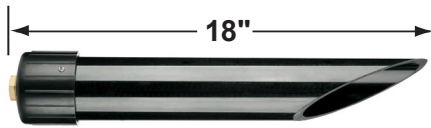

PRODUCT # : CL-211-SS

• Directional Lights

• 316 Marine Grade Stainless Steel

Mounting Pedestals

- CX-601-BK 1" PVC Mounting Pedestal, 1/2" NPT, **Black**
- CX-601-VG 1" PVC Mounting Pedestal, 1/2" NPT, **Verde Green**
- CX-603-BK 3" PVC Mounting Pedestal, 1/2" NPT Female Brass Hub on top, **Black**
- CX-603-VG 3" PVC Mounting Pedestal, 1/2" NPT Female Brass Hub on top, **Verde Green**

CX-603-BK