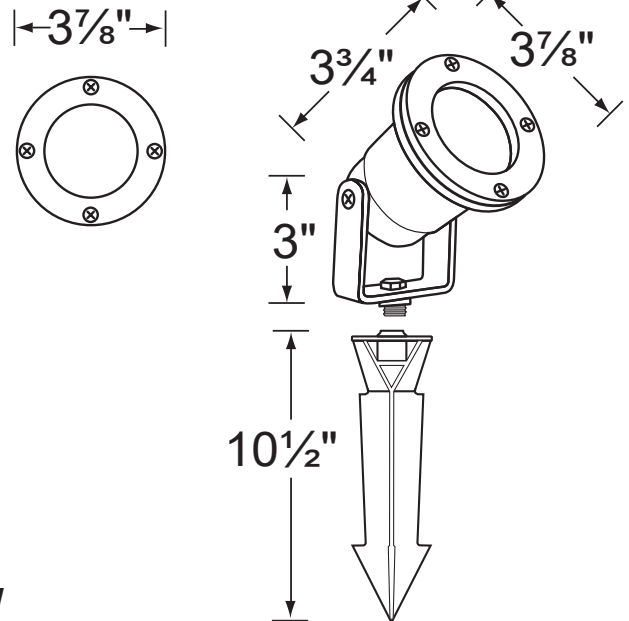

### Fixture Specifications:

**Housing:** Solid Stainless Steel.  
**Finish:** SS- Stainless Steel.  
**Lens:** Clear and heat resistant convex glass. Extra flat lens included.  
**Socket:** Top grade ceramic bi-pin socket, with retention clip.  
**Lamp:** 12V, MR-16, 35W max. Available in LED (3.5W & 5W) or without lamp. See the Lamp Guide below for more information.  
**Wiring:** Fixture is prewired with a 3-ft 18-2 SPT2-W direct burial cord. Wire connector sold separately. Silicone filled wire nut (**CX-854**) is available from Corona Lighting.

**Gasket:** Silicone "O" ring seals face plate to housing providing weather tight protection.  
**Yoke:** Stainless steel yoke with 1/2" NPT bushing for affixing mounting spike.  
**Mounting Spike:** 10 1/2" ABS mounting spike with 1/2" NPT  
**Electrical Notes:** A remote 12V transformer is required. Options are available from Corona Lighting. Voltage range for LED lamps are 9V-17V. Proper grease/lubricant is suggested on threaded parts during installation process.  
**Warranty:** Limited lifetime warranty on fixture housing against manufacturer's defects.