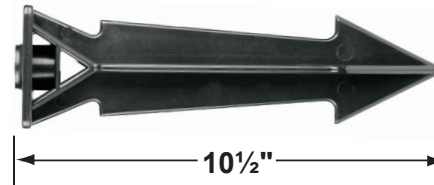

Ground Spikes

- CX-647-BK 10" ABS Spike, 1/2" NPT, **Black**

CX-646-SS

Mounting Canopies

- CX-705B-SI Brass Flat Canopy, 1/2" NPT, **Silver Plated**
- CX-709B-SI Brass Raised Canopy, 1/2" NPT, **Silver Plated**