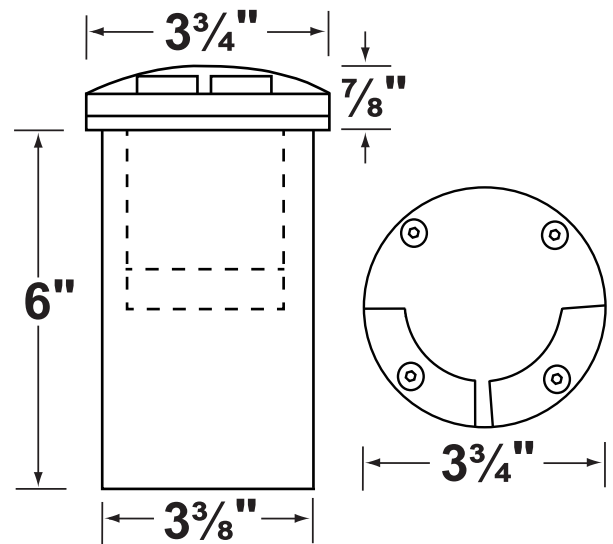

SPECIFICATION SHEET

PRODUCT # : CL-206-AB

• Well Light

• Brass

Fixture Specifications:

Housing: Cast Brass fixture mounted with stainless steel retention clips inside PVC sleeve.

Faceplate: Solid brass faceplate with 180° light output.

Finish: **AB- Antique Bronze**, Faceplate Natural toning process. AB finish will vary due to artistic process.

Lens: Clear, tempered and heat resistant raised flat glass.

Socket: Top grade ceramic bi-pin socket with retention clips to secure lamp in place.

Lamp: 12V, MR-16, 50W max.
Available in LED (3.5W & 5W) or without lamp.
See the Lamp Guide below for more information.

Gasket: Silicone "O" ring seals faceplate to housing providing weather tight protection.

Wiring:

Fixture is prewired with a 3ft 18-2 SJT-W direct burial cord. Wire connector sold separately. Silicone filled direct burial wire nut (**CX-854**) is available from Corona Lighting.

Mounting:

In-ground direct burial or concrete encasement.

Electrical Notes:

A remote 12V transformer is required. Options are available from Corona Lighting. Voltage range for LED lamps are 9V-17V. Proper grease/lubricant is suggested on threaded parts during installation process.

Warranty:

Limited lifetime warranty on brass fixture against manufacturer's defects.

LED
3.5W and 5W

180° LIGHT OUTPUT

AVAILABLE LED LAMPS (Corona LED lamps have a five (5) year limited warranty against manufacturer's defects)

LAMP NUMBER	WATTS	BEAM		COLOR & TEMP.	RATED HOURS	HALOGEN EQUIVALENT
		SPREAD	LUMEN			
L-ED16-3W-SP	3.5	15° Spot	270	2700K	50,000	25 Watt
L-ED16-3W-FL	3.5	45° Flood	270	2700K	50,000	25 Watt
L-ED16-3W-WF	3.5	60° Wide Flood	270	2700K	50,000	25 Watt
L-ED16-5W-SP	5	15° Spot	350	2700K	50,000	40 Watt
L-ED16-5W-FL	5	45° Flood	350	2700K	50,000	40 Watt
L-ED16-5W-WF	5	60° Wide Flood	350	2700K	50,000	40 Watt
L-ED16-COB5W-SP	5	15° Spot	450	2700K	50,000	50 Watt
L-ED16-COB5W-FL	5	38° Flood	450	2700K	50,000	50 Watt
L-ED16-COB5W-WF	5	60° Wide Flood	450	2700K	50,000	50 Watt
L-ED16-COB5W-SP3K	5	15° Spot	470	3000K	50,000	50 Watt
L-ED16-COB5W-FL3K	5	38° Flood	470	3000K	50,000	50 Watt
L-ED16-COB5W-WF3K	5	60° Wide Flood	470	3000K	50,000	50 Watt

■ Single color MR-16 LED available in AMBER, BLUE, GREEN, PURPLE, RED and VIOLET

JOB INFORMATION

TYPE: DATE:

JOB NAME & ADDRESS:

PRODUCT #:

TOTAL QUANTITY:

LAMP TYPE & WATTAGE:

TRANSFORMER:

CONTRACTOR:

SPECIFIER:

• When ordering LED lamp with a fixture your part number should follow the format below:

• CL - product # - lamp - wattage - lamp angle

CL - 206-AB - L-ED16 - 5W - FL

Example: CL-206-AB-L-ED16-5W-FL

• Corona Lighting reserves the right to make any change and/or improvement to the design and construction of this fixture without further notification.