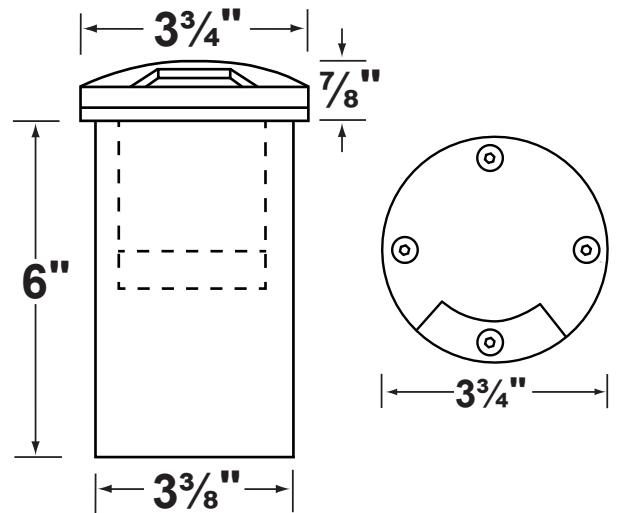

AVAILABLE LED LAMPS (Corona LED lamps have a five (5) year limited warranty against manufacturer's defects)

LAMP NUMBER	WATTS	BEAM		COLOR & TEMP.	RATED HOURS	HALOGEN EQUIVALENT
		SPREAD	LUMEN			
L-ED16-3W-SP	3.5	15° Spot	270	2700K	50,000	25 Watt
L-ED16-3W-FL	3.5	45° Flood	270	2700K	50,000	25 Watt
L-ED16-3W-WF	3.5	60° Wide Flood	270	2700K	50,000	25 Watt
L-ED16-5W-SP	5	15° Spot	350	2700K	50,000	40 Watt
L-ED16-5W-FL	5	45° Flood	350	2700K	50,000	40 Watt
L-ED16-5W-WF	5	60° Wide Flood	350	2700K	50,000	40 Watt
L-ED16-COB5W-SP	5	15° Spot	450	2700K	50,000	50 Watt
L-ED16-COB5W-FL	5	38° Flood	450	2700K	50,000	50 Watt
L-ED16-COB5W-WF	5	60° Wide Flood	450	2700K	50,000	50 Watt
L-ED16-COB5W-SP3K	5	15° Spot	470	3000K	50,000	50 Watt
L-ED16-COB5W-FL3K	5	38° Flood	470	3000K	50,000	50 Watt
L-ED16-COB5W-WF3K	5	60° Wide Flood	470	3000K	50,000	50 Watt

■ Single color MR-16 LED available in AMBER, BLUE, GREEN, PURPLE, RED and VIOLET

JOB INFORMATION

- TYPE: _____ DATE: _____
- JOB NAME & ADDRESS: _____
- PRODUCT #: _____
- TOTAL QUANTITY: _____
- LAMP TYPE & WATTAGE: _____
- TRANSFORMER: _____
- CONTRACTOR: _____
- SPECIFIER: _____

• When ordering LED lamp with a fixture your part number should follow the format below:

• CL - **product #** - **lamp** - **wattage** - **lamp angle**
CL - 204-AB - L-ED16 - 5W - FL

Example: CL-204-AB-L-ED16-5W-FL

• Corona Lighting reserves the right to make any change and/or improvement to the design and construction of this fixture without further notification.