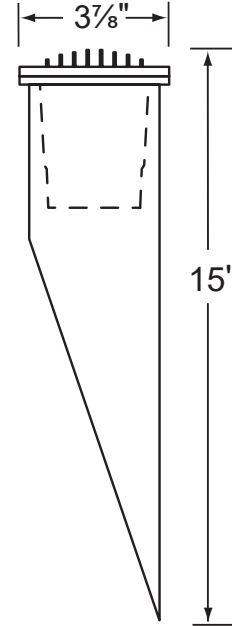

SPECIFICATION SHEET

PRODUCT # : CL-203-SS

• Well Lights

• 316 Marine Grade Stainless Steel

Fixture Specifications:

Housing: Stainless Steel fixture mounted with stainless steel retention clips inside PVC sleeve.

Finish : **SS- Stainless Steel**, Faceplate
Also available in **AB** finish.

Lens: Clear, tempered and heat resistant convex glass. Extra flat lens included.

Socket: Top grade ceramic bi-pin socket with retention clip.

Lamp: 12V, MR-16, 35W max.
Available in LED (3.5W & 5W) or without lamp.
See the Lamp Guide below for more information.

Gasket: Silicone "0" ring seals faceplate to housing providing weather tight protection.

Wiring: Fixture is prewired with a 3-ft 18-2 SJT-W direct burial cord. Wire connector sold separately. Silicone filled direct burial wire nut (**CX-854**) is available from Corona Lighting.

Mounting: In-ground direct burial or concrete encasement.

Electrical Notes: A remote 12V transformer is required. Options are available from Corona Lighting. Voltage range for LED lamps are 9V-17V. Proper grease/lubricant is suggested on threaded parts during installation process.

Warranty: Limited lifetime warranty on stainless steel fixture against manufacturer's defects.

LED
3.5W and 5W

AVAILABLE LED LAMPS (Corona LED lamps have a five (5) year limited warranty against manufacturer's defects)

LAMP NUMBER	WATTS	BEAM		COLOR & TEMP.	RATED HOURS	HALOGEN EQUIVALENT
		SPREAD	LUMEN			
L-ED16-3W-SP	3.5	15° Spot	270	2700K	50,000	25 Watt
L-ED16-3W-FL	3.5	45° Flood	270	2700K	50,000	25 Watt
L-ED16-3W-WF	3.5	60° Wide Flood	270	2700K	50,000	25 Watt
L-ED16-5W-SP	5	15° Spot	350	2700K	50,000	40 Watt
L-ED16-5W-FL	5	45° Flood	350	2700K	50,000	40 Watt
L-ED16-5W-WF	5	60° Wide Flood	350	2700K	50,000	40 Watt
L-ED16-COB5W-SP	5	15° Spot	450	2700K	50,000	50 Watt
L-ED16-COB5W-FL	5	38° Flood	450	2700K	50,000	50 Watt
L-ED16-COB5W-WF	5	60° Wide Flood	450	2700K	50,000	50 Watt
L-ED16-COB5W-SP3K	5	15° Spot	470	3000K	50,000	50 Watt
L-ED16-COB5W-FL3K	5	38° Flood	470	3000K	50,000	50 Watt
L-ED16-COB5W-WF3K	5	60° Wide Flood	470	3000K	50,000	50 Watt

■ Single color MR-16 LED available in AMBER, BLUE, GREEN, PURPLE, RED and VIOLET

JOB INFORMATION

TYPE: _____ DATE: _____

JOB NAME & ADDRESS: _____

PRODUCT #: _____

TOTAL QUANTITY: _____

LAMP TYPE & WATTAGE: _____

TRANSFORMER: _____

CONTRACTOR: _____

SPECIFIER: _____

• When ordering LED lamp with a fixture your part number should follow the format below:

• CL - **product #** - **lamp** - **wattage** - **lamp angle**
CL - **203-SS** - **L-ED16** - **5W** - **FL**

Example: CL-203-SS-L-ED16-5W-FL

• Corona Lighting reserves the right to make any change and/or improvement to the design and construction of this fixture without further notification.