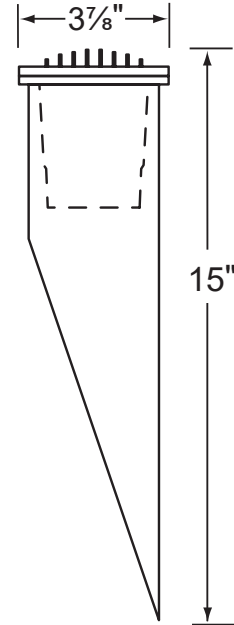

SPECIFICATION SHEET

PRODUCT # : CL-203-AB

•Well Lights

•Cast Brass

Fixture Specifications:

Housing: Cast Brass fixture mounted with stainless steel retention clips inside PVC sleeve.

Finish : **AB- Antique Bronze**, Faceplate Natural toning process. AB finish will vary due to artistic process. Also available in **SS** finish.

Lens: Clear, tempered and heat resistant convex glass. Extra flat lens included.

Socket: Top grade ceramic bi-pin socket with retention clip.

Lamp: 12V, MR-16, 50W max. Available in LED (3.5W & 5W) or without lamp. See the Lamp Guide below for more information.

Gasket: Silicone "0" ring seals faceplate to housing providing weather tight protection.

Wiring: Fixture is prewired with a 3-ft 18-2 SJT-W direct burial cord. Wire connector sold separately. Silicone filled direct burial wire nut (**CX-854**) is available from Corona Lighting.

Mounting: In-ground direct burial or concrete encasement.

Electrical Notes: A remote 12V transformer is required. Options are available from Corona Lighting. Voltage range for LED lamps are 9V-17V. Proper grease/lubricant is suggested on threaded parts during installation process.

Warranty: Limited lifetime warranty on brass fixture against manufacturer's defects.

3.5W and 5W

AVAILABLE LED LAMPS (Corona LED lamps have a five (5) year limited warranty against manufacturer's defects)

LAMP NUMBER	WATTS	BEAM		COLOR & TEMP.	RATED HOURS	HALOGEN EQUIVALENT
		SPREAD	LUMEN			
L-ED16-3W-SP	3.5	15° Spot	270	2700K	50,000	25 Watt
L-ED16-3W-FL	3.5	45° Flood	270	2700K	50,000	25 Watt
L-ED16-3W-WF	3.5	60° Wide Flood	270	2700K	50,000	25 Watt
L-ED16-5W-SP	5	15° Spot	350	2700K	50,000	40 Watt
L-ED16-5W-FL	5	45° Flood	350	2700K	50,000	40 Watt
L-ED16-5W-WF	5	60° Wide Flood	350	2700K	50,000	40 Watt
L-ED16-COB5W-SP	5	15° Spot	450	2700K	50,000	50 Watt
L-ED16-COB5W-FL	5	38° Flood	450	2700K	50,000	50 Watt
L-ED16-COB5W-WF	5	60° Wide Flood	450	2700K	50,000	50 Watt
L-ED16-COB5W-SP3K	5	15° Spot	470	3000K	50,000	50 Watt
L-ED16-COB5W-FL3K	5	38° Flood	470	3000K	50,000	50 Watt
L-ED16-COB5W-WF3K	5	60° Wide Flood	470	3000K	50,000	50 Watt

■ Single color MR-16 LED available in AMBER, BLUE, GREEN, PURPLE, RED and VIOLET

JOB INFORMATION

TYPE: _____ DATE: _____

JOB NAME & ADDRESS: _____

PRODUCT #: _____

TOTAL QUANTITY: _____

LAMP TYPE & WATTAGE: _____

TRANSFORMER: _____

CONTRACTOR: _____

SPECIFIER: _____

• When ordering LED lamp with a fixture your part number should follow the format below:

• CL - **product #** - **lamp** - **wattage** - **lamp angle**

CL - 203-AB - L-ED16 - 5W - FL

Example: CL-203-AB-L-ED16-5W-FL

• Corona Lighting reserves the right to make any change and/or improvement to the design and construction of this fixture without further notification.