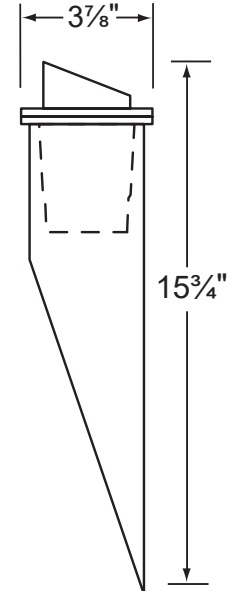

SPECIFICATION SHEET

PRODUCT # : CL-202-AB

• Well Lights

• Cast Brass

Fixture Specifications:

Housing: Cast Brass fixture mounted with stainless steel retention clips inside PVC sleeve.

Finish : **AB- Antique Bronze**, Faceplate Natural toning process. AB finish will vary due to artistic process. Also available in **SS** finish.

Lens: Clear, tempered and heat resistant convex glass. Extra flat lens included.

Socket: Top grade ceramic bi-pin socket with retention clip.

Lamp: 12V, MR-16, 50W max. Available in LED (3.5W & 5W) or without lamp. See the Lamp Guide below for more information.

Gasket: Silicone "O" ring seals faceplate to housing providing weather tight protection.

Wiring: Fixture is prewired with a 3-ft 18-2 SJT-W direct burial cord. Wire connector sold separately. Silicone filled direct burial wire nut (**CX-854**) is available from Corona Lighting.

Mounting: In-ground direct burial or concrete encasement.

Electrical Notes: A remote 12V transformer is required. Options are available from Corona Lighting. Voltage range for LED lamps are 9V-17V. Proper grease/lubricant is suggested on threaded parts during installation process.

Warranty: Limited lifetime warranty on brass fixture against manufacturer's defects.

3.5W and 5W

AVAILABLE LED LAMPS (Corona LED lamps have a five (5) year limited warranty against manufacturer's defects)

LAMP NUMBER	WATTS	BEAM		COLOR & TEMP.	RATED HOURS	HALOGEN EQUIVALENT
		SPREAD	LUMEN			
L-ED16-3W-SP	3.5	15° Spot	270	2700K	50,000	25 Watt
L-ED16-3W-FL	3.5	45° Flood	270	2700K	50,000	25 Watt
L-ED16-3W-WF	3.5	60° Wide Flood	270	2700K	50,000	25 Watt
L-ED16-5W-SP	5	15° Spot	350	2700K	50,000	40 Watt
L-ED16-5W-FL	5	45° Flood	350	2700K	50,000	40 Watt
L-ED16-5W-WF	5	60° Wide Flood	350	2700K	50,000	40 Watt
L-ED16-COB5W-SP	5	15° Spot	450	2700K	50,000	50 Watt
L-ED16-COB5W-FL	5	38° Flood	450	2700K	50,000	50 Watt
L-ED16-COB5W-WF	5	60° Wide Flood	450	2700K	50,000	50 Watt
L-ED16-COB5W-SP3K	5	15° Spot	470	3000K	50,000	50 Watt
L-ED16-COB5W-FL3K	5	38° Flood	470	3000K	50,000	50 Watt
L-ED16-COB5W-WF3K	5	60° Wide Flood	470	3000K	50,000	50 Watt

■ Single color MR-16 LED available in AMBER, BLUE, GREEN, PURPLE, RED and VIOLET

JOB INFORMATION

TYPE: _____ DATE: _____

JOB NAME & ADDRESS: _____

PRODUCT #: _____

TOTAL QUANTITY: _____

LAMP TYPE & WATTAGE: _____

TRANSFORMER: _____

CONTRACTOR: _____

SPECIFIER: _____

• When ordering LED lamp with a fixture your part number should follow the format below:

• CL - product # - lamp - wattage - lamp angle

CL - CL-202-AB- L-ED16 - 5W - FL

Example: CL-202-AB-L-ED16-5W-FL

• Corona Lighting reserves the right to make any change and/or improvement to the design and construction of this fixture without further notification.