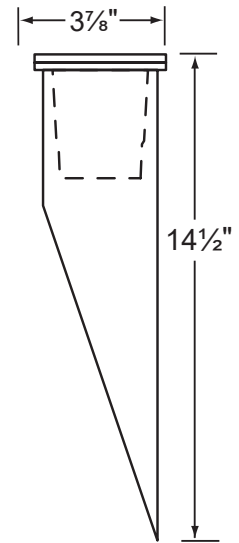

3.5W and 5W

CAUTION: The preinstalled convex lens is not drive over rated.

AVAILABLE LED LAMPS (Corona LED lamps have a five (5) year limited warranty against manufacturer's defects)

LAMP NUMBER	WATTS	BEAM		COLOR & TEMP.	RATED HOURS	HALOGEN EQUIVALENT
		SPREAD	LUMEN			
L-ED16-3W-SP	3.5	15° Spot	270	2700K	50,000	25 Watt
L-ED16-3W-FL	3.5	45° Flood	270	2700K	50,000	25 Watt
L-ED16-3W-WF	3.5	60° Wide Flood	270	2700K	50,000	25 Watt
L-ED16-5W-SP	5	15° Spot	350	2700K	50,000	40 Watt
L-ED16-5W-FL	5	45° Flood	350	2700K	50,000	40 Watt
L-ED16-5W-WF	5	60° Wide Flood	350	2700K	50,000	40 Watt
L-ED16-COB5W-SP	5	15° Spot	450	2700K	50,000	50 Watt
L-ED16-COB5W-FL	5	38° Flood	450	2700K	50,000	50 Watt
L-ED16-COB5W-WF	5	60° Wide Flood	450	2700K	50,000	50 Watt
L-ED16-COB5W-SP3K	5	15° Spot	470	3000K	50,000	50 Watt
L-ED16-COB5W-FL3K	5	38° Flood	470	3000K	50,000	50 Watt
L-ED16-COB5W-WF3K	5	60° Wide Flood	470	3000K	50,000	50 Watt

■ Single color MR-16 LED available in AMBER, BLUE, GREEN, PURPLE, RED and VIOLET

JOB INFORMATION

TYPE: _____ DATE: _____

JOB NAME & ADDRESS: _____

PRODUCT #: _____

TOTAL QUANTITY: _____

LAMP TYPE & WATTAGE: _____

TRANSFORMER: _____

CONTRACTOR: _____

SPECIFIER: _____

• When ordering LED lamp with a fixture your part number should follow the format below:

• **CL** - **product #** - **lamp** - **wattage** - **lamp angle**

CL - 201-AB - L-ED16 - 5W - FL

Example: CL-201-AB-L-ED16-5W-FL

• Corona Lighting reserves the right to make any change and/or improvement to the design and construction of this fixture without further notification.