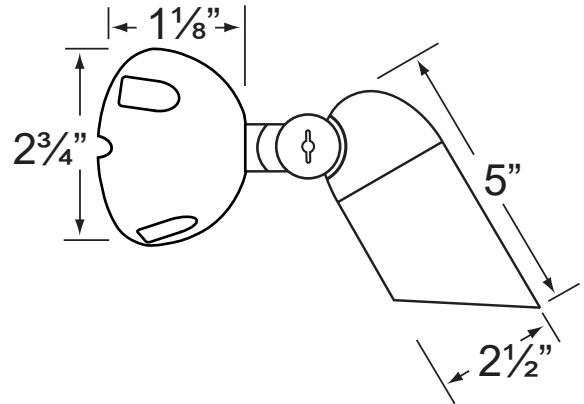

SPECIFICATION SHEET

PRODUCT # : CL-135B-AB

•Down Lights

• Cast Brass

Fixture Specifications:

Housing & Shroud: Corrosion Resistant Cast Brass.

Finish: **AB- Antique Bronze.** Natural toning process. AB finish will vary due to artistic process. Also available in **GM**, and **SI** finish.

Lens: Clear and heat resistant convex glass.

Socket: Top grade fixed ceramic bi-pin socket, with lamp retension clip to securely hold lamp in place.

Lamp: 12V, MR-16, 50W max. Available in LED (3.5W & 5W) or without lamp. See the Lamp Guide below for more information.

Wiring: Fixture is prewired with a 3-ft 18-2 SPT2-W direct burial cord. Wire connector available separately. Universal connector (**CX-839**) and silicone filled wire nut (**CX-854**) are available from Corona Lighting.

Gasket: Silicone double gasketed for water tight sealing

Knuckle: Adjustable cast brass knuckle with wing screw

Mounting: Brass round Canopy with 1/2" NPT threaded female hub. CX-719B 1/2" mounting bracket is also available.

Electrical Notes: A remote 12V transformer is required. Options are available from Corona Lighting. Voltage range for LED lamps are 9V-17V. Some assembly needed. Proper grease/lubricant is suggested on threaded parts during installation.

Warranty: Limited lifetime warranty on fixture housing against manufacturer's defects.

3.5W and 5W

ACCESSORY

Mounting Bracket

CX-719B-AB

AB- Antique Bronze

Fixtures also available with CX-719B-AB. Price remains the same as listed.

AVAILABLE LED LAMPS (Corona LED lamps have a five (5) year limited warranty against manufacturer's defects)

LAMP NUMBER	WATTS	SPREAD	LUMEN	TEMP.
L-ED16-3W-SP	3.5	15° Spot	270	2700K
L-ED16-3W-FL	3.5	45° Flood	270	2700K
L-ED16-3W-WF	3.5	60° Wide Flood	270	2700K
L-ED16-5W-SP	5	15° Spot	350	2700K
L-ED16-5W-FL	5	45° Flood	350	2700K
L-ED16-5W-WF	5	60° Wide Flood	350	2700K
L-ED16-COB5W-SP	5	15° Spot	450	2700K
L-ED16-COB5W-FL	5	38° Flood	450	2700K
L-ED16-COB5W-WF	5	60° Wide Flood	450	2700K
L-ED16-COB5W-SP3K	5	15° Spot	470	3000K
L-ED16-COB5W-FL3K	5	38° Flood	470	3000K
L-ED16-COB5W-WF3K	5	60° Wide Flood	470	3000K

■ Single color MR-16 LED available in AMBER, BLUE, GREEN, PURPLE, RED and VIOLET

JOB INFORMATION

TYPE: _____ DATE: _____

JOB NAME & ADDRESS: _____

PRODUCT #:

TOTAL QUANTITY:

LAMP TYPE & WATTAGE:

TRANSFORMER:

CONTRACTOR:

SPECIFIER:

• When ordering LED lamp with a fixture your part number should follow the format below:

• **CL** - **product #** - **lamp** - **wattage** - **lamp angle**
CL - 135B-AB - L-ED16 - 5W - FL

Example: CL-135B-AB-L-ED16-5W-FL

• Corona Lighting reserves the right to make any change and/or improvement to the design and construction of this fixture without further notification.