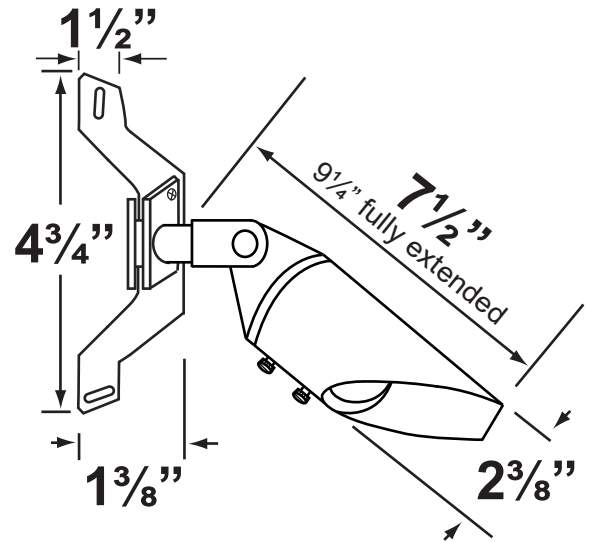

SPECIFICATION SHEET

PRODUCT # : CL-132B-GM

• Down Lights

• Cast Brass

Fixture Specifications:

Housing & Shroud: Corrosion Resistant Cast Brass.
Shroud is adjustable and extendable.

Finish: **GM- Gun Metal.** Natural toning process.
GM finish will vary due to artistic process.
Also available in **AB** finish.

Lens: Clear and heat resistant tempered flat glass.

Socket: Top grade fixed ceramic bi-pin socket, with lamp retention clip to securely hold lamp in place.

Lamp: 12V, MR-16, 50W max.
Available in LED (3.5W & 5W) or without lamp.
See the Lamp Guide below for more information.

Wiring: Fixture is prewired with a 5-ft 18-2 SPT2-W direct burial cord. Wire connector available separately. Universal connector (**CX-839**) and silicone filled wire nut (**CX-854**) are available from Corona Lighting.

Gasket: Silicone gasket for water tight sealing.

Knuckle: Adjustable cast brass knuckle with thumb screw.

Mounting: Brass mounting bracket with 1/2" NPT threaded female hub. CX-709B Brass Canopy mounting is also available.

Electrical Notes: A remote 12V transformer is required. Options are available from Corona Lighting. Voltage range for LED lamps are 9V-17V. Some assembly needed. Proper grease/lubricant is suggested on threaded parts during installation.

Warranty: Limited lifetime warranty on fixture housing against manufacturer's defects.

3.5W and 5W

ACCESSORY

Mounting Bracket

CX-709B-GM

GM- Gun Metal

Fixtures also available with CX-709B-GM. Price remains the same as listed.

AVAILABLE LED LAMPS (Corona LED lamps have a five (5) year limited warranty against manufacturer's defects)