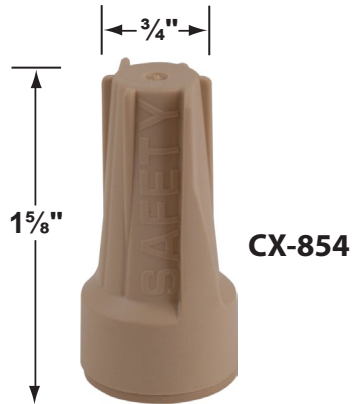

SPECIFICATION SHEET

PRODUCT # : CL-132B-GM

• Down Lights

• Cast Brass

Fixture Specifications:

Housing & Shroud: Corrosion Resistant Cast Brass.
Shroud is adjustable and extendable.

Finish: **GM- Gun Metal.** Natural toning process.
GM finish will vary due to artistic process.
Also available in **AB** finish.

Example: CL-132B-GM-L-ED16-5W-FL

• Corona Lighting reserves the right to make any change and/or improvement to the design and construction of this fixture without further notification.

PRODUCT # : CL-132B-GM

Down Lights

• Cast Brass

Cable Connectors

- CX-854 Direct Burial Silicone Filled Wire Nut, **Tan**
- CX-858 Speedy Cable Connector, Supply Cable up to 10-2, **Black**
- CX-839 Universal cable connector, Supply cable up to 8-2, one/Pack **Black**