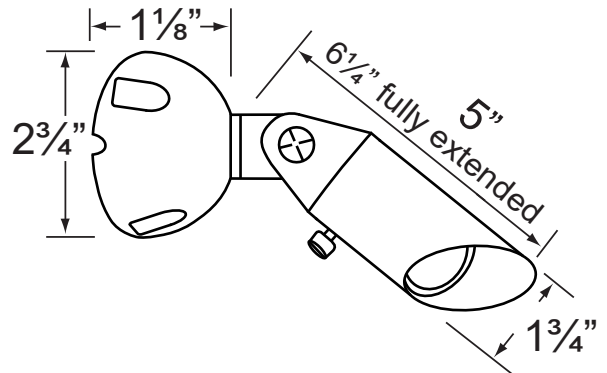

SPECIFICATION SHEET

PRODUCT # : CL-131B-GM

•Down Lights

• Cast Brass

Fixture Specifications:

Housing & Shroud: Corrosion Resistant Cast Brass.
Shroud is adjustable and extendable.

Finish: **GM- Gun Metal.** Natural toning process.
GM finish will vary due to artistic process.
Also available in **AB** finish.

Lens: Clear and heat resistant tempered flat glass.

Socket: Top grade fixed ceramic bi-pin socket, with lamp retention clip to securely hold lamp in place.

Lamp: 12V MR-11, 35W max.
Available with no lamp or 2.5W LED.
See lamp guide below for more information.

Wiring: Fixture is prewired with a 5-ft 18-2 SPT2-W direct burial cord. Wire connector available separately. Universal connector (**CX-839**) and silicone filled wire nut (**CX-854**) are available from Corona Lighting.

Gasket: Silicone gasket for water tight sealing.

Knuckle: Adjustable cast brass knuckle with thumb screw

Mounting: Brass round Canopy with 1/2" NPT threaded female hub. CX-719B Brass mounting bracket is also available.

Electrical Notes: A remote 12V transformer is required. Options are available from Corona Lighting. Voltage range for LED lamps are 9V-17V. Some assembly needed. Proper grease/lubricant is suggested on threaded parts during installation.

Warranty: Limited lifetime warranty on fixture housing against manufacturer's defects.

ACCESSORY

Fixtures also available with CX-719B-GM. Price remains the same as listed.

AVAILABLE LED LAMPS (Corona LED lamps have a five (5) year limited warranty against manufacturer's defects)

LAMP NUMBER	WATTS	SPREAD	LUMEN	TEMP.
L-ED11-2.5W	2.5	38° Flood	180	2700K

JOB INFORMATION

TYPE: _____ DATE: _____

JOB NAME & ADDRESS:

PRODUCT #:

TOTAL QUANTITY:

LAMP TYPE & WATTAGE:

TRANSFORMER:

CONTRACTOR:

SPECIFIER:

• When ordering LED lamp with a fixture your part number should follow the format below:

• CL - **product #** - **lamp** - **wattage**
CL - 131B-GM - L-ED11 - 2.5W

Example: CL-131B-GM-L-ED11-2.5W

• Corona Lighting reserves the right to make any change and/or improvement to the design and construction of this fixture without further notification.