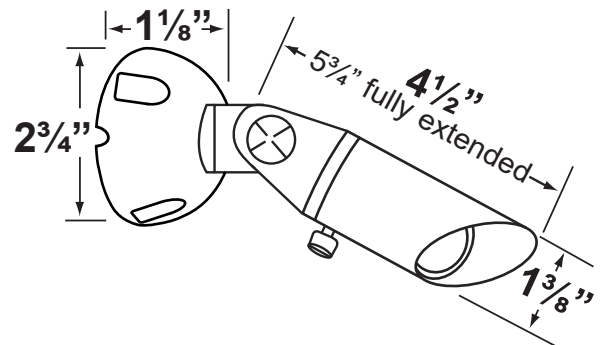

SPECIFICATION SHEET

PRODUCT # : CL-130B-GM

• Down Light

• Cast Brass

Fixture Specifications:

Housing: Corrosion resistant cast brass.
Shroud is removable and adjustable.

Finish: **GM- Gun Metal.**
Natural toning process. GM will vary due to artistic process. Also available in **AB- Antique Bronze** finish.

Lens: Clear and heat resistant tempered flat glass.

Socket: Top grade fixed ceramic bi-pin socket, with lamp retention clip to securely hold lamp in place.

Lamp: 12V MR-8, 2.5W max.
Available in 2.5W LED or without lamp.
See lamp guide below for more information.

Wiring: Fixture is prewired with a 5-ft 18-2 SPT2-W direct burial cord. Wire connector sold separately.
Universal connector (**CX-839**) and silicone filled wire nut (**CX-854**) are available from Corona Lighting.

Gasket: Silicone gasket for water tight sealing.

Knuckle: Adjustable cast brass knuckle with thumb screw and 1/2" NPT threaded male hub on bottom.

Mounting: Brass round canopy with 1/2" NPT threaded female hub. Brass mounting bracket (CX-719) is also available.

Electrical Notes: A remote 12V transformer is required. Options are available from Corona Lighting.
Voltage range for LED lamps are 10V-30V.
Some assembly needed. Proper grease/lubricant is suggested on threaded parts during installation.

Warranty: Limited lifetime warranty on fixture housing against manufacturer's defects.

ACCESSORY

Mounting Bracket

CX-719B-GM
GM- Gun Metal

Fixtures also available with CX-719B-GM. Price remains the same as listed.

AVAILABLE LED LAMPS (Corona LED lamps have a five (5) year limited warranty against manufacturer's defects)

LAMP NUMBER	WATTS	SPREAD	LUMEN	TEMP.
L-ED8-2.5W	2.5	38° FL	180	2700K

JOB INFORMATION

TYPE: DATE:

JOB NAME & ADDRESS:

PRODUCT #:

TOTAL QUANTITY:

LAMP TYPE & WATTAGE:

TRANSFORMER:

CONTRACTOR:

SPECIFIER:

• When ordering LED lamp with a fixture your part number should follow the format below:

• **CL** - **product #** - **lamp** - **wattage**
CL - 130B-GM - L-ED8 - 2.5W

Example: CL-130B-GM-L-ED8-2.5W

• Corona Lighting reserves the right to make any change and/or improvement to the design and construction of this fixture without further notification.