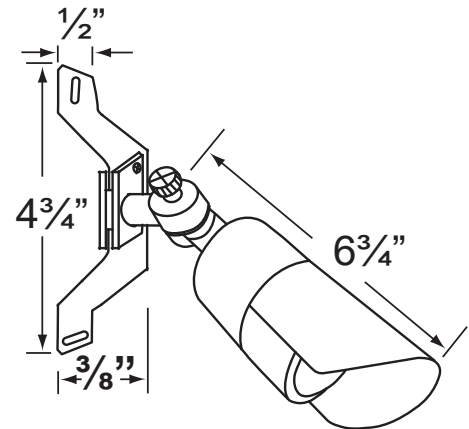

ACCESSORY

Mounting Bracket

CX-709B-AB

AB- Antique Bronze

Fixtures also available with CX-709B-AB
Price remains the same as listed.

AVAILABLE LED LAMPS (Corona LED lamps have a five (5) year limited warranty against manufacturer's defects)

LAMP NUMBER	WATTS	SPREAD	LUMEN	TEMP.
L-ED16-3W-SP	3.5	15° Spot	270	2700K
L-ED16-3W-FL	3.5	45° Flood	270	2700K
L-ED16-3W-WF	3.5	60° Wide Flood	270	2700K
L-ED16-5W-SP	5	15° Spot	350	2700K
L-ED16-5W-FL	5	45° Flood	350	2700K
L-ED16-5W-WF	5	60° Wide Flood	350	2700K
L-ED16-COB5W-SP	5	15° Spot	450	2700K
L-ED16-COB5W-FL	5	38° Flood	450	2700K
L-ED16-COB5W-WF	5	60° Wide Flood	450	2700K
L-ED16-COB5W-SP3K	5	15° Spot	470	3000K
L-ED16-COB5W-FL3K	5	38° Flood	470	3000K
L-ED16-COB5W-WF3K	5	60° Wide Flood	470	3000K

■ Single color MR-16 LED available in AMBER, BLUE, GREEN, PURPLE, RED and VIOLET

JOB INFORMATION

TYPE: DATE:

JOB NAME & ADDRESS:

PRODUCT #:

TOTAL QUANTITY:

LAMP TYPE & WATTAGE:

TRANSFORMER:

CONTRACTOR:

SPECIFIER:

• When ordering LED lamp with a fixture your part number should follow the format below:

• CL - product # - lamp wattage - lamp angle

CL - 114B-AB - L-ED16 - 5W - FL

Example: CL-114B-AB-L-ED16-5W-FL

• Corona Lighting reserves the right to make any change and/or improvement to the design and construction of this fixture without further notification.