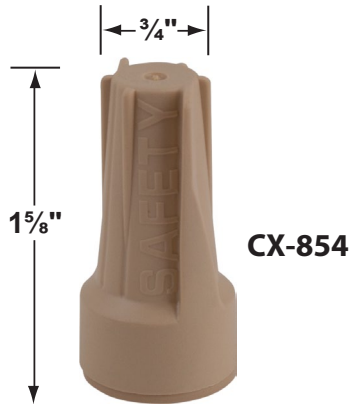

SPECIFICATION SHEET

PRODUCT # : CL-102B-GM

• Down Lights

• Cast Brass

Fixture Specifications:

Housing: Corrosion resistant cast brass.

Finish: **GM- Gun Metal.** Natural toning process. GM finish will vary due to artistic process. Also available in **AB** finish.

Example: CL-102B-GM-L-ED16-3W-SP

• Corona Lighting reserves the right to make any change and/or improvement to the design and construction of this fixture without further notification.

PRODUCT # : CL-102B-AB

Down Lights

• Cast Brass

Cable Connectors

- CX-854 Direct Burial Silicone Filled Wire Nut, **Tan**
- CX-858 Speedy Cable Connector, Supply Cable up to 10-2, **Black**
- CX-839 Universal cable connector, Supply cable up to 8-2, one/Pack **Black**