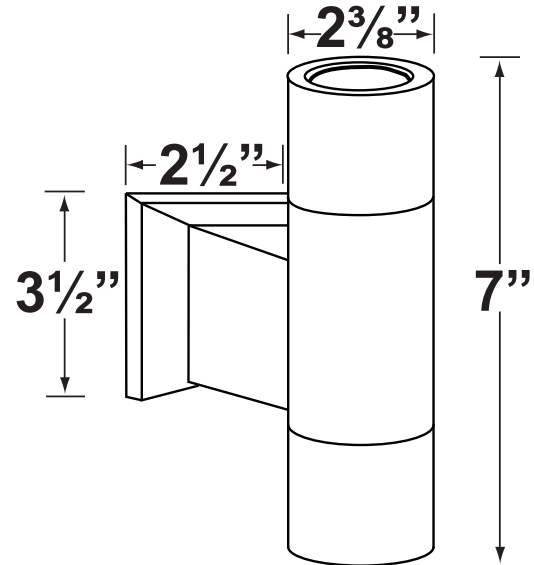

SPECIFICATION SHEET

PRODUCT # : CL-102B-GM

• Down Lights

• Cast Brass

Fixture Specifications:

Housing: Corrosion resistant cast brass.

Finish: **GM- Gun Metal.** Natural toning process. GM finish will vary due to artistic process. Also available in **AB** finish.

Lens: Clear and heat resistant tempered flat glass

Socket: Top grade fixed ceramic bi-pin socket, with lamp retention clip to securely hold lamp in place.

Lamp: Two 12V, MR-16, 50W max. Available in 2xLED (3.5W or 5W) or without lamps. See the Lamp Guide below for more information.

Wiring: Fixture is prewired with a 25-ft 18-2 SPT2-W direct burial cord. Wire connector sold separately. Universal connector (**CX-839**) and silicone filled wire nut (**CX-854**) are available from Corona Lighting.

Gasket: Silicone gaskets for water-tight sealing

Mounting: Stainless Steel mounting screws with anchor bolts

Applications: Outdoor Living Spaces, Porches, Garages, Pool Cages and Pergolas

Electrical Notes: A remote 12V transformer is required. Options are available from Corona Lighting. Voltage range for LED lamps are 9V-17V. Proper grease/lubricant is suggested on threaded parts during installation process.

Warranty: Limited lifetime warranty on fixture housing against manufacturer's defects.

AVAILABLE LED LAMPS (Corona LED lamps have a five (5) year limited warranty against manufacturer's defects)

LAMP NUMBER	WATTS	BEAM		COLOR & TEMP.	RATED HOURS	HALOGEN EQUIVALENT
		SPREAD	LUMEN			
L-ED16-3W-SP	3.5	15° Spot	270	2700K	50,000	25 Watt
L-ED16-3W-FL	3.5	45° Flood	270	2700K	50,000	25 Watt
L-ED16-3W-WF	3.5	60° Wide Flood	270	2700K	50,000	25 Watt
L-ED16-5W-SP	5	15° Spot	350	2700K	50,000	40 Watt
L-ED16-5W-FL	5	45° Flood	350	2700K	50,000	40 Watt
L-ED16-5W-WF	5	60° Wide Flood	350	2700K	50,000	40 Watt
L-ED16-COB5W-SP	5	15° Spot	450	2700K	50,000	50 Watt
L-ED16-COB5W-FL	5	38° Flood	450	2700K	50,000	50 Watt
L-ED16-COB5W-WF	5	60° Wide Flood	450	2700K	50,000	50 Watt
L-ED16-COB5W-SP3K	5	15° Spot	470	3000K	50,000	50 Watt
L-ED16-COB5W-FL3K	5	38° Flood	470	3000K	50,000	50 Watt
L-ED16-COB5W-WF3K	5	60° Wide Flood	470	3000K	50,000	50 Watt

■ Single color MR-16 LED available in AMBER, BLUE, GREEN, PURPLE, RED and VIOLET

JOB INFORMATION

TYPE: _____ DATE: _____

JOB NAME & ADDRESS: _____

PRODUCT #: _____

TOTAL QUANTITY: _____

LAMP TYPE & WATTAGE: _____

TRANSFORMER: _____

CONTRACTOR: _____

SPECIFIER: _____

• When ordering LED lamp with a fixture your part number should follow the format below:

• CL - product # - lamp - wattage - lamp angle

CL - 102B-GM - L-ED16 - 3W - SP

Example: CL-102B-GM-L-ED16-3W-SP

• Corona Lighting reserves the right to make any change and/or improvement to the design and construction of this fixture without further notification.