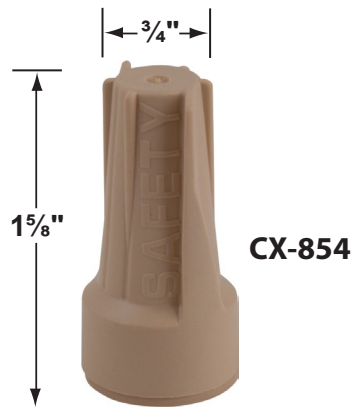

### Fixture Specifications:

<p><b>Housing:</b> Corrosion resistant cast brass.</p> <p><b>Finish:</b> <b>AB- Antique Bronze.</b> Natural toning process. AB finish will vary due to artistic process. Also available in <b>GM</b> finish.</p> <p><b>Lens:</b> Clear and heat resistant tempered flat glass</p> <p><b>Socket:</b> Top grade fixed ceramic bi-pin socket, with lamp retention clip to securely hold lamp in place.</p> <p><b>Lamp:</b> Two 12V, MR-16, 50W max. Available in 2xLED (3.5W &amp; 5W) or without lamps. See the Lamp Guide below for more information.</p> <p><b>Wiring:</b> Fixture is prewired with a 25-ft 18-2 SPT2-W direct burial cord. Wire connector sold separately. Universal connector (<b>CX-839</b>) and silicone filled wire nut (<b>CX-854</b>) are available from Corona Lighting.</p>	<p><b>Gasket:</b> Silicone gaskets for water-tight sealing</p> <p><b>Mounting:</b> Stainless Steel mounting screws with anchor bolts</p> <p><b>Applications:</b> Outdoor Living Spaces, Porches, Garages and Pergolas</p> <p><b>Electrical Notes:</b> A remote 12V transformer is required. Options are available from Corona Lighting. Voltage range for LED lamps are 9V-17V. Proper grease/lubricant is suggested on threaded parts during installation process.</p> <p><b>Warranty:</b> Limited lifetime warranty on fixture housing against manufacturer's defects.</p>
--	--

### Cable Connectors

- CX-854 Direct Burial Silicone Filled Wire Nut, **Tan**
- CX-858 Speedy Cable Connector, Supply Cable up to 10-2, **Black**
- CX-839 Universal cable connector, Supply cable up to 8-2, one/Pack **Black**