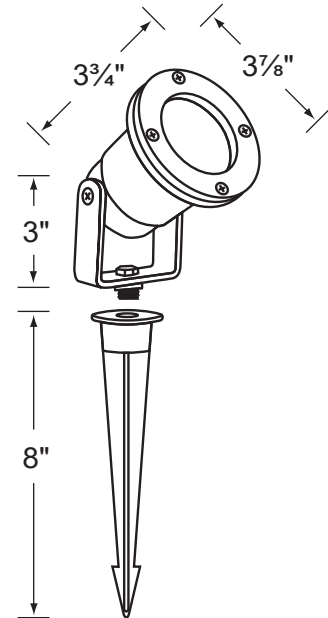

SPECIFICATION SHEET

PRODUCT # : CL-511-BR

• Directional Lights

• Solid Brass

Fixture Specifications:

Housing: Solid Brass.
Finish: BR- Natural Brass.
Lens: Clear, tempered and heat resistant glass with silicone gasket..
Socket: Top grade ceramic bi-pin socket, with retention clip.
Lamp: 12V, MR-16, 50W max.
Available in LED (3.5W & 5W) or without lamp.
See the Lamp Guide below for more information.
Wiring: Fixture is prewired with a 3ft 18-2 SPT2-W direct burial cord. Wire connector sold separately. Universal connector (CX-839) and silicone filled wire nut (CX-854) are available from Corona Lighting.

Gasket: Silicone "O" ring seals face plate to housing providing weather tight protection.
Yoke: Brass yoke with 1/2" NPT bushing for affixing mounting spike.
Mounting Spike: 8" brass mounting spike with 1/2" NPT threaded female hub.
Electrical Notes: A remote 12V transformer is required. Options are available from Corona Lighting. Voltage range for LED lamps are 9V-17V. Proper grease/lubricant is suggested on threaded parts during installation process.
Warranty: Limited lifetime warranty on fixture housing against manufacturer's defects.

• When ordering LED lamp with a fixture your part number should follow the format below:

• CL - product # - lamp - wattage - lamp angle
 CL - 511-BR - L-ED16 - 5W - FL

Example: CL-511-BR-L-ED16-5W-FL

• Corona Lighting reserves the right to make any change and/or improvement to the design and construction of this fixture without further notification.